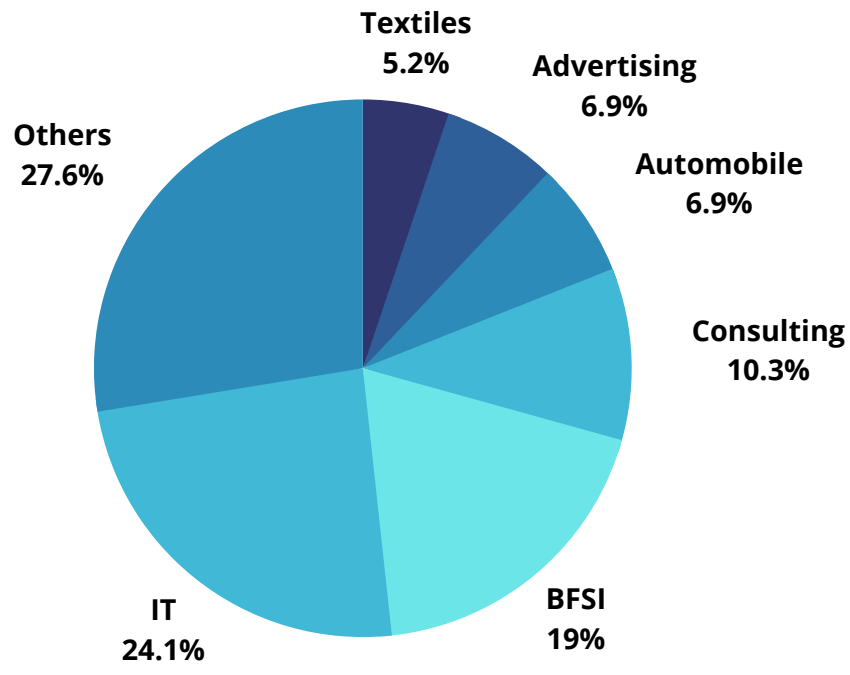

”

BATCH DEMOGRAPHICS

GENDER DIVERSITY

76% 
Of the batch comprises of
Males.

24% 
Of the batch comprises of
Females.

ACADEMIC BACKGROUND

WORK EXPERIENCE

PLACEMENT HIGHLIGHTS

59 TOTAL RECRUITERS

48 NEW RECRUITERS

₹32,350 AVERAGE
STIPEND

₹30,000 MEDIAN
STIPEND

₹1,50,000 HIGHEST STIPEND
RECEIVED BY STUDENT

Despite the ongoing pandemic, this year's summer placements saw a rise in the number of brands, diversified roles and domains. We saw a rise in the participation of first-time recruiters and had continued support from the previous year recruiters.

SECTOR WISE BREAKDOWN

Placement season 2021-23 witnessed major recruiters across BFSI, Management Consulting, and IT. Increase in participation, by IT and BFSI firms, is reinforcing confidence in the talent at MDI Murshidabad. The other sectors were Electronics, Real Estate, Advertising, Manufacturing, Logistics, Retail, Pharmaceuticals and Tourism. We have seen a growth in recruitment across all sectors, with Chemical, Textile and Gaming making a debut this year.