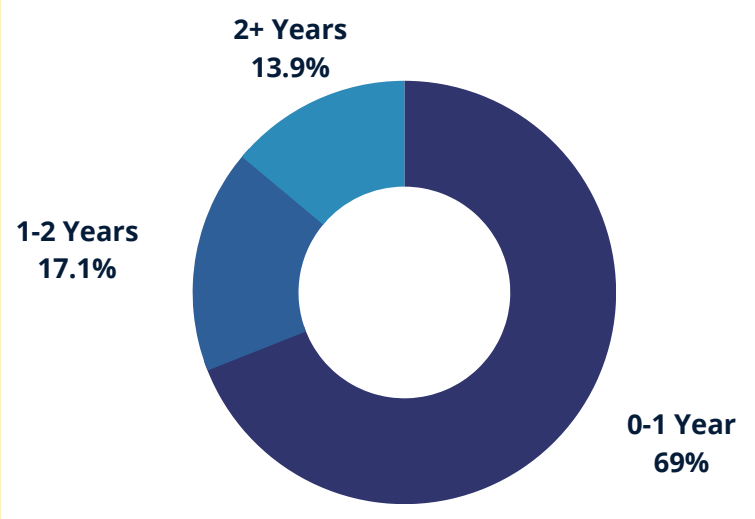

”

BATCH DEMOGRAPHICS

GENDER DIVERSITY

76% 
Of the batch comprises of
Males.

24% 
Of the batch comprises of
Females.

ACADEMIC BACKGROUND

WORK EXPERIENCE

PLACEMENT HIGHLIGHTS

59 TOTAL RECRUITERS

48 NEW RECRUITERS

₹32,350 AVERAGE
STIPEND

₹30,000 MEDIAN
STIPEND

₹1,50,000 HIGHEST STIPEND
RECEIVED BY STUDENT

Despite the ongoing pandemic, this year's summer placements saw a rise in the number of brands, diversified roles and domains. We saw a rise in the participation of first-time recruiters and had continued support from the previous year recruiters.