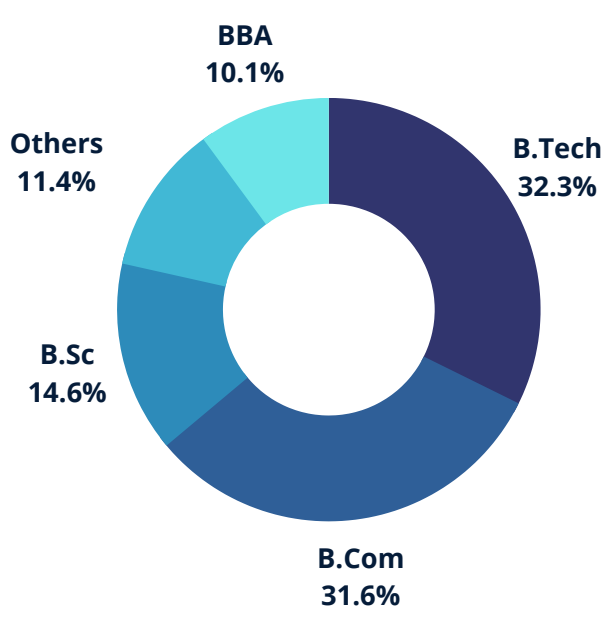

”

BATCH DEMOGRAPHICS

GENDER DIVERSITY

76% 
Of the batch comprises of
Males.

24% 
Of the batch comprises of
Females.

ACADEMIC BACKGROUND

WORK EXPERIENCE

PLACEMENT HIGHLIGHTS

59 TOTAL RECRUITERS

48 NEW RECRUITERS

₹32,350 AVERAGE
STIPEND

₹30,000 MEDIAN
STIPEND

₹1,50,000 HIGHEST STIPEND
RECEIVED BY STUDENT

Despite the ongoing pandemic, this year's summer placements saw a rise in the number of brands, diversified roles and domains. We saw a rise in the participation of first-time recruiters and had continued support from the previous year recruiters.

SECTOR WISE BREAKDOWN

Placement season 2021-23 witnessed major recruiters across BFSI, Management Consulting, and IT. Increase in participation, by IT and BFSI firms, is reinforcing confidence in the talent at MDI Murshidabad. The other sectors were Electronics, Real Estate, Advertising, Manufacturing, Logistics, Retail, Pharmaceuticals and Tourism. We have seen a growth in recruitment across all sectors, with Chemical, Textile and Gaming making a debut this year.