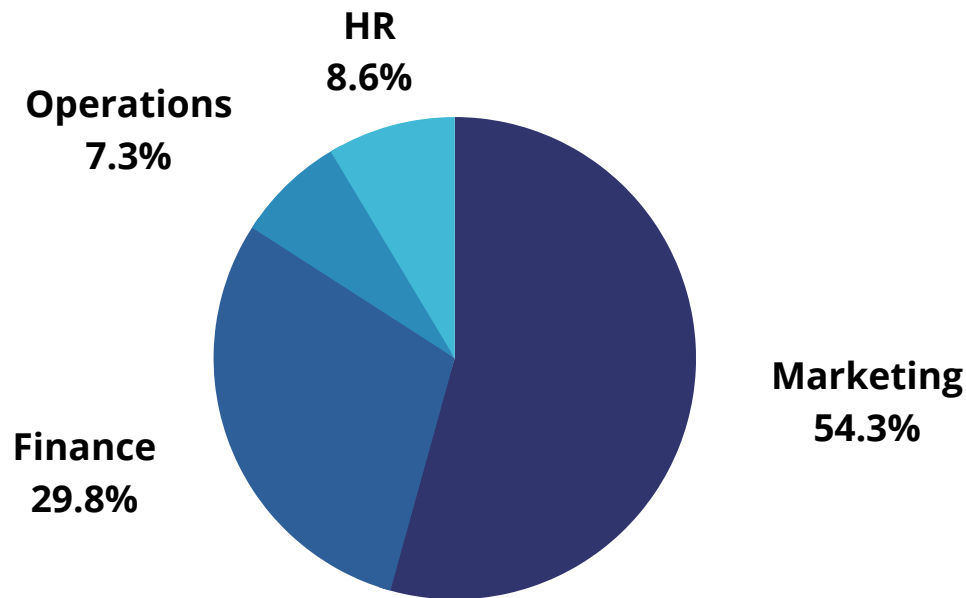

DOMAIN WISE BREAKDOWN

In the Marketing Domain, profiles were offered in the area of Product Marketing Intern, Brand Management Intern, Sales Intern, Marketing Intern, Product Management Intern and Business Development Intern. Also, roles of Market Research Intern, Digital Marketing Intern and Social Media Marketing Intern were offered to our students.

In the Finance Domain, profiles were offered in the areas of Financial Modeling Intern, Analyst Intern, Financing modeling and Valuation Intern, Fundamental Research Equities Intern, Investment Analysis Intern and Finance and Data Analysis Intern.

In the Human Resources Domain, profiles were offered in the areas of Talent Acquisition Intern, HR Generalist Intern, HR Advisory Intern and Staffing and Recruitment Intern.

In the Supply Chain Domain, profiles were offered in the area of Supply Chain and Consulting Intern, Operations Intern, Warehouse Management Intern along with Optimization and Inventory Management Internship opportunities.

In the Analytics Domain, profiles were offered in the area of Business Analytics Intern, Program Management Intern, Partnership Intern and Credit Intern.