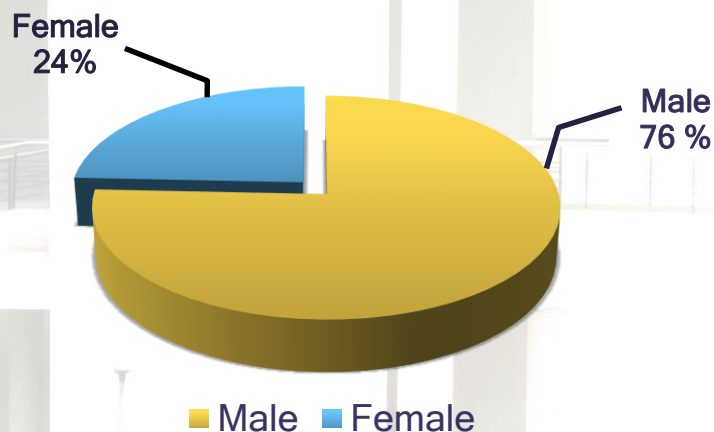

The success is attributable to the relentless efforts put in by our very cooperative batch and our hard-working placement committee members who contributed to the institution's most awaited success.

BATCH PROFILE

GENDER DIVERSITY

Batch Size: 112 Students

Female: 26 Students

Male: 86 Students

WORK EXPERIENCE

BACKGROUND

PLACEMENT'S HIGHLIGHTS

We achieved a threefold increase in the number of recruiters, commensurate with the increase in the batch size of PGDM 2018-20.