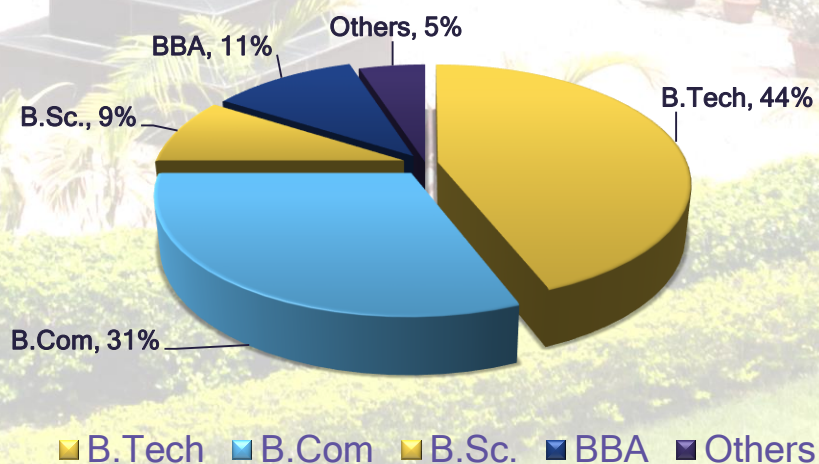

The success is attributable to the relentless efforts put in by our very cooperative batch and our hard-working placement committee members who contributed to the institution's most awaited success.

BATCH PROFILE

GENDER DIVERSITY

Batch Size: 112 Students

Female: 26 Students

Male: 86 Students

WORK EXPERIENCE

BACKGROUND

PLACEMENT'S HIGHLIGHTS

We achieved a threefold increase in the number of recruiters, commensurate with the increase in the batch size of PGDM 2018-20.