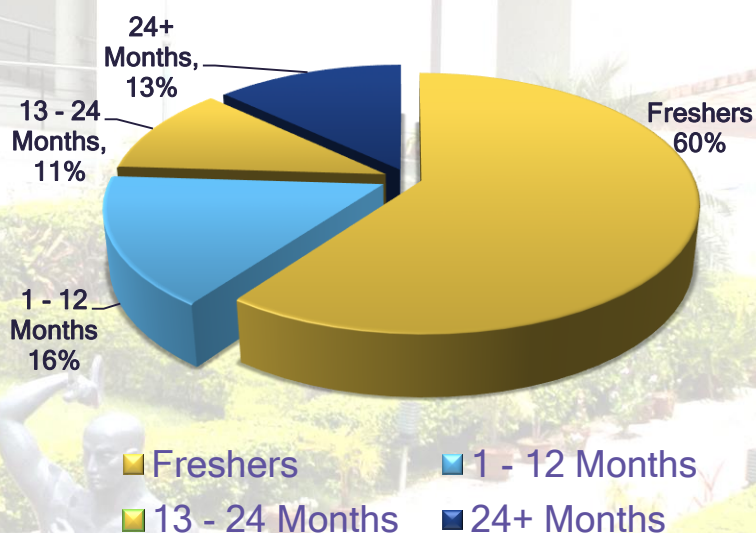

GENDER DIVERSITY

Batch Size: 112 Students

Female: 26 Students

Male: 86 Students

WORK EXPERIENCE

BACKGROUND

PLACEMENT'S HIGHLIGHTS

We achieved a threefold increase in the number of recruiters, commensurate with the increase in the batch size of PGDM 2018-20.