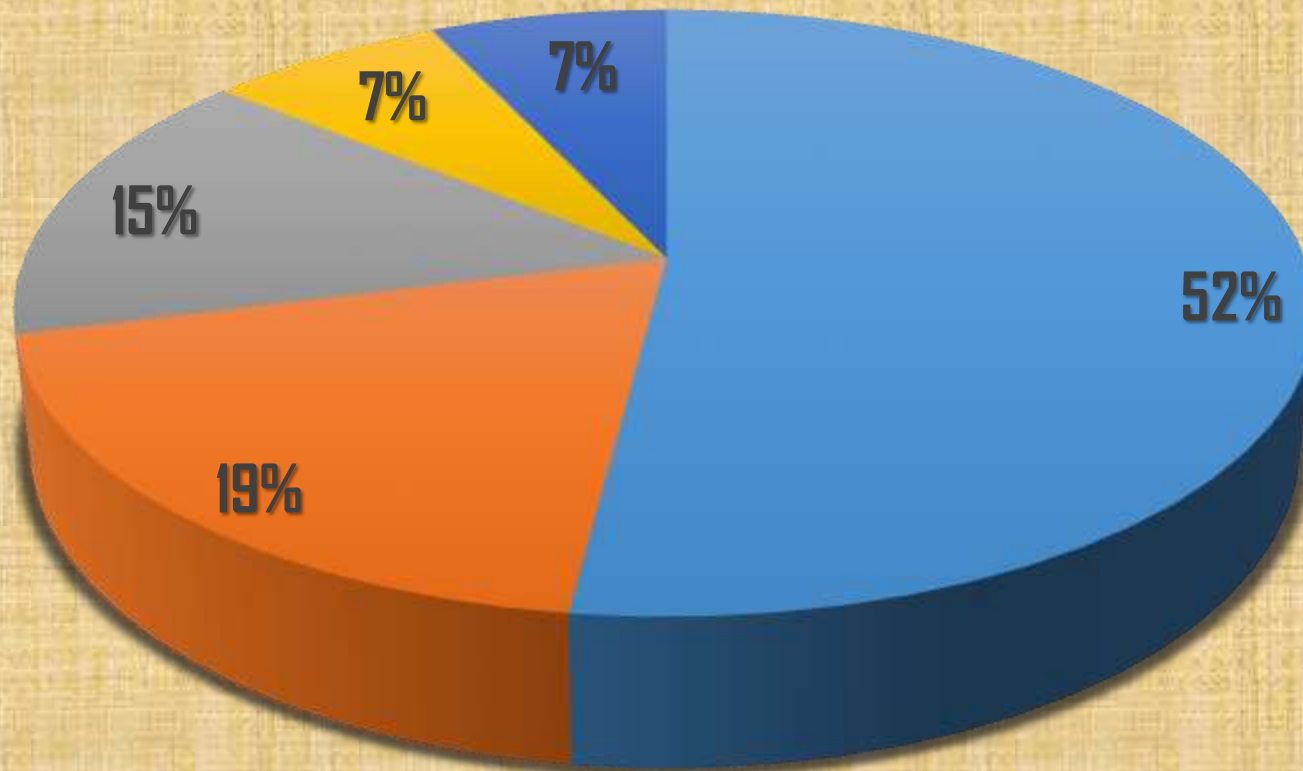

MDI had the privilege of hosting some of the biggest names from the industry for the Final Placements this year. The most striking feature of this placement season was the plethora of new recruiters turning up to the campus, impressed by the students' performance from industrial corridor. With a healthy rise of 16% in the highest package offered to the students, some of the companies that recruited were ICICI Bank, ICICI Securities, Reliance Retail, Tata Teleservices, SBI Life Insurance, Uflex, Linde, Euromonitor International, etc.

INITIATIVE BY THE MDI SOCIETY

The PGP course pedagogy of MDI Murshidabad is same as MDI Gurgaon and students of MDI Murshidabad spend 16.7% of their course duration in MDI Gurgaon.

EDUCATIONAL DIVERSITY of 2015-2017 BATCH