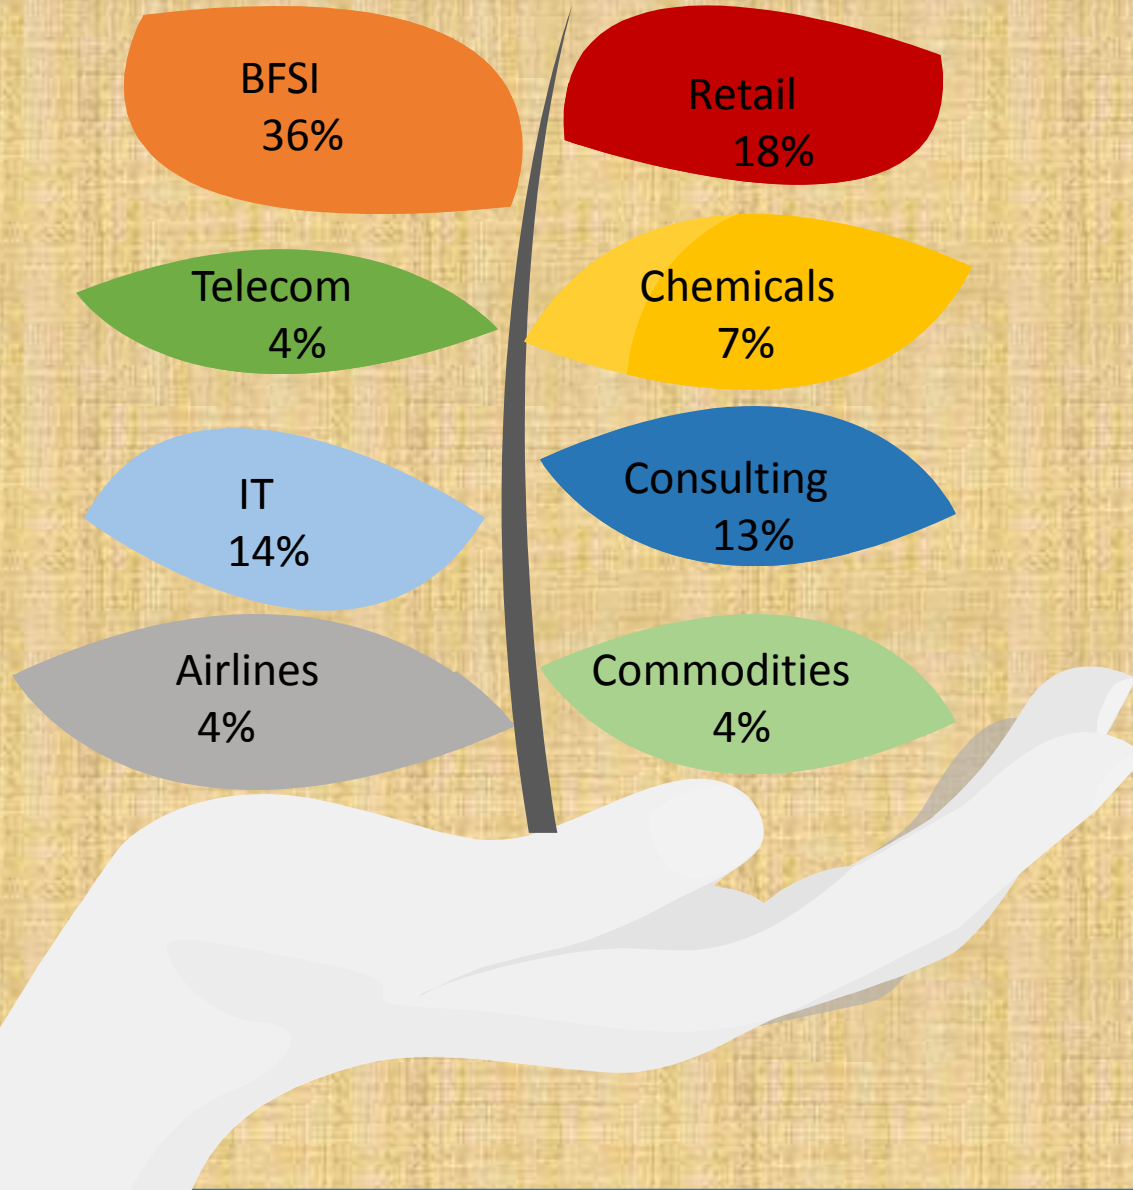

MDI had the privilege of hosting some of the biggest names from the industry for the Final Placements this year. The most striking feature of this placement season was the plethora of new recruiters turning up to the campus, impressed by the students' performance from industrial corridor. With a healthy rise of 16% in the highest package offered to the students, some of the companies that recruited were ICICI Bank, ICICI Securities, Reliance Retail, Tata Teleservices, SBI Life Insurance, Uflex, Linde, Euromonitor International, etc.

■ B.E./B.Tech ■ BBA ■ B.Com ■ B.Sc ■ Others

WORK EXPERIENCE STATISTICS

*Work Experience mentioned in years prior to MBA

BATCH 2015-2017 STATISTICS

11%

• Percentage rise in New Recruiters

18%

• PPOs/PPIs

INR 11.60 LPA

• Highest Package

INR 8.56 LPA

• Average Package*

INR 8.52 LPA

• Median Package*

SECTOR-WISE DISTRIBUTION

DOMAIN-WISE DISTRIBUTION

PROMINENT RECRUITERS

**EUROMONITOR
INTERNATIONAL**

KEN RESEARCH

PLACEMENT COMMITTEE

Yogit Vij

Maulasree Maiti

Nishat Alam Choudhury

Vishwanath Jha