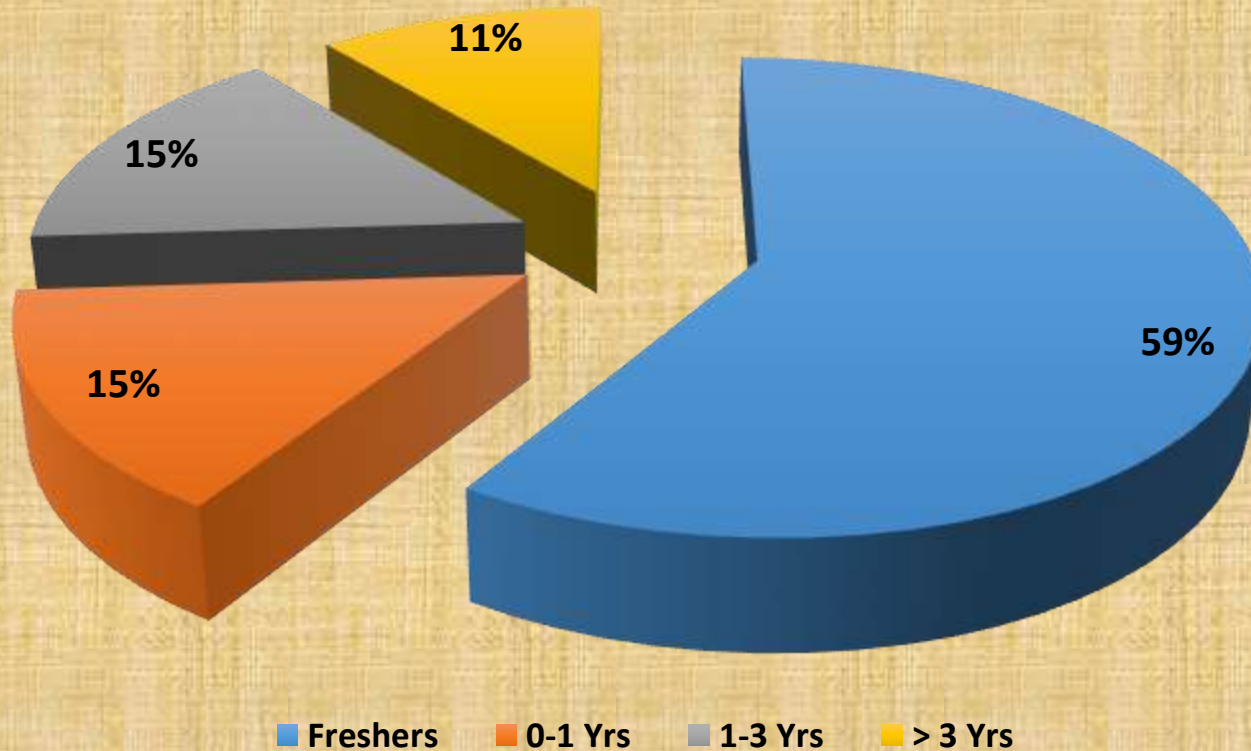

MDI had the privilege of hosting some of the biggest names from the industry for the Final Placements this year. The most striking feature of this placement season was the plethora of new recruiters turning up to the campus, impressed by the students' performance from industrial corridor. With a healthy rise of 16% in the highest package offered to the students, some of the companies that recruited were ICICI Bank, ICICI Securities, Reliance Retail, Tata Teleservices, SBI Life Insurance, Uflex, Linde, Euromonitor International, etc.

INITIATIVE BY THE MDI SOCIETY

The PGP course pedagogy of MDI Murshidabad is same as MDI Gurgaon and students of MDI Murshidabad spend 16.7% of their course duration in MDI Gurgaon.

EDUCATIONAL DIVERSITY of 2015-2017 BATCH

■ B.E./B.Tech ■ BBA ■ B.Com ■ B.Sc ■ Others

WORK EXPERIENCE STATISTICS

*Work Experience mentioned in years prior to MBA

BATCH 2015-2017 STATISTICS

11%

• Percentage rise in New Recruiters

18%

• PPOs/PPIs